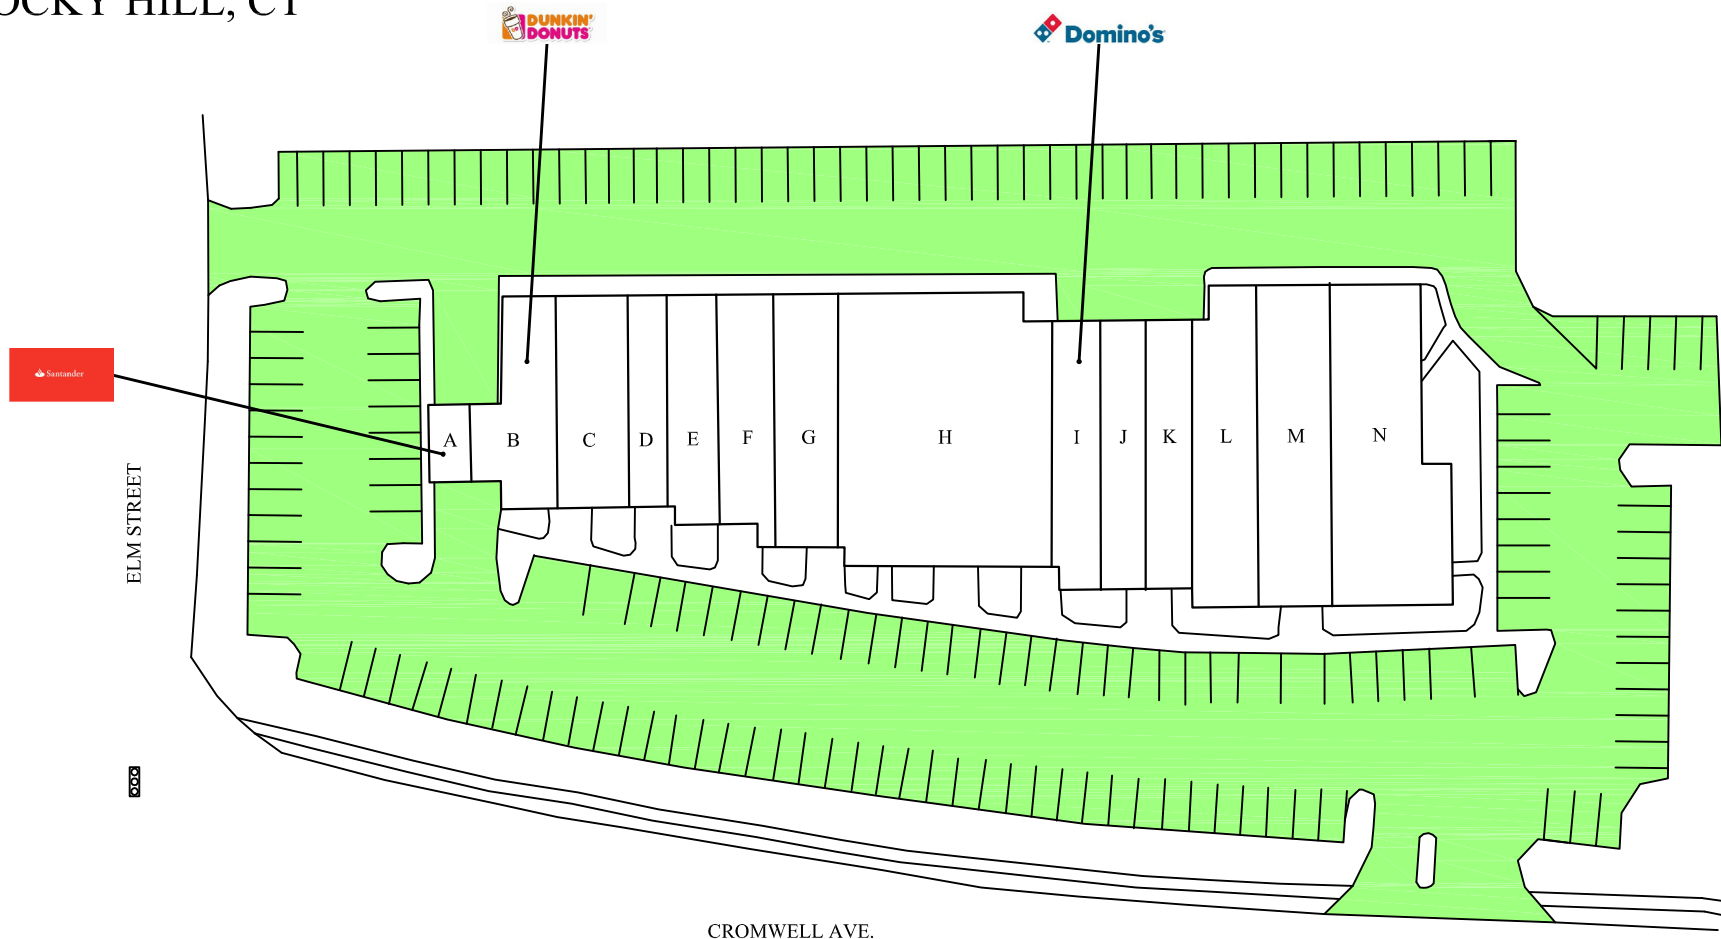

HILL VIEW PLAZA

397 CROMWELL AVENUE
ROCKY HILL, CT

(A) Santander ATM		(F) New China Star	1,242 SF	(K) Noble Nails	1,377 SF
(B) Dunkin Donuts	1,348 SF	(G) Kiwi Spoon	1,350 SF	(L) Available	2,548 SF
(C) Tommy's Tanning	2,568 SF	(H) New York Pickle Deli	3,682 SF	(M) BHOG	2,070 SF
(D) Rejuvenate Yourself Spa	1,428 SF	(I) Domino's Pizza	1,323 SF	(N) DiFiore Pasta	2,654 SF
(E) Creative Hair	1,209 SF	(J) Sushi House	2,547 SF		