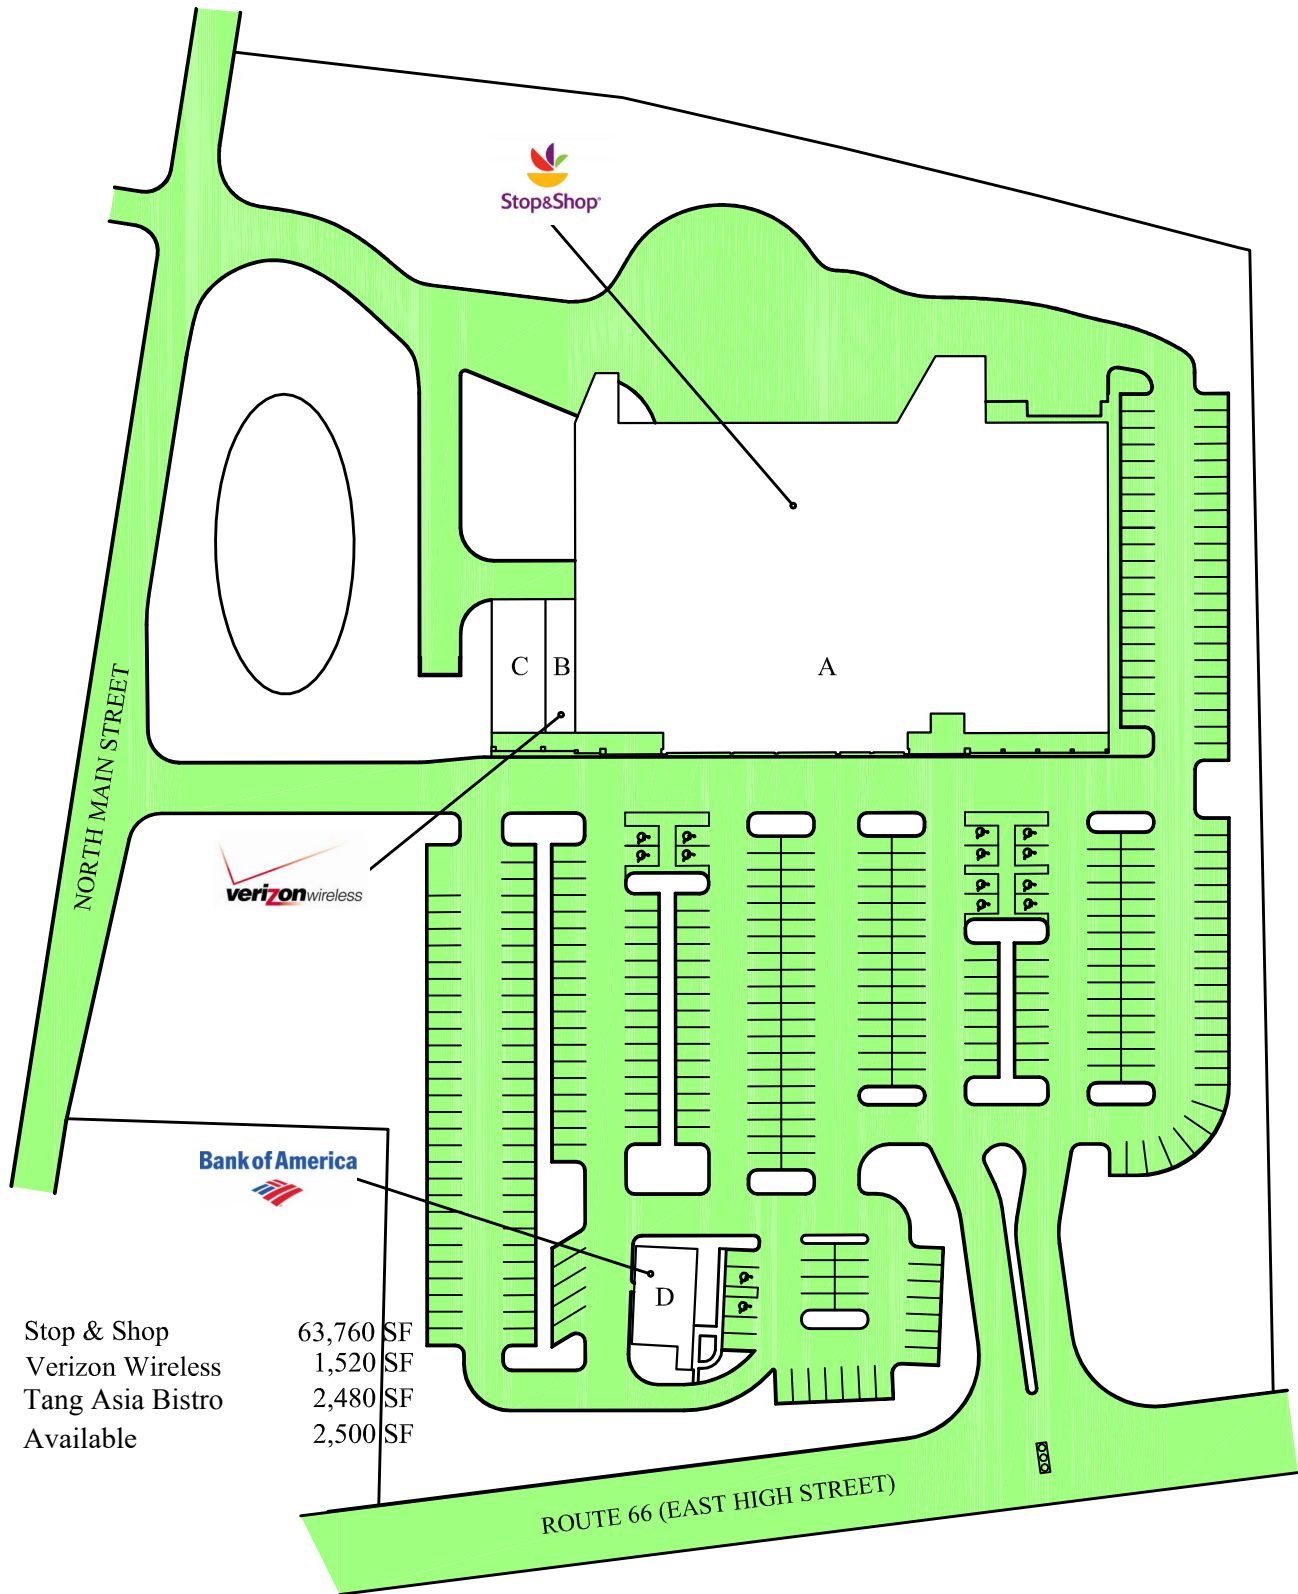

STOP & SHOP PLAZA

EAST HIGH STREET (ROUTE 66)
EAST HAMPTON, CT.

- | | | |
|-----|------------------|-----------|
| (A) | Stop & Shop | 63,760 SF |
| (B) | Verizon Wireless | 1,520 SF |
| (C) | Tang Asia Bistro | 2,480 SF |
| (D) | Available | 2,500 SF |